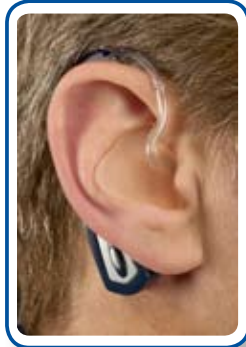

© 2006 Starkey Laboratories, Inc.
All Rights Reserved
BROC8949-02-EE-ST 78949-000

www.elihearing.com

Hands-Free Communication with Hearing Aids

Hands-free Communication at the Touch of a Button

The new ELI™ (Ear Level Instrument) employs Bluetooth®, the world's most popular connection technology, to wirelessly connect your BTE hearing instruments to mobile phones and a wide variety of Bluetooth-compatible electronics, including computers, high-definition televisions and sound systems.

The lightweight ELI connects directly to your hearing instrument, so you can communicate hands free up to 33 feet

away from your phone, allowing you to perform other tasks at the same time. ELI can also be worn from a neck loop for connection via your BTE's telecoil.