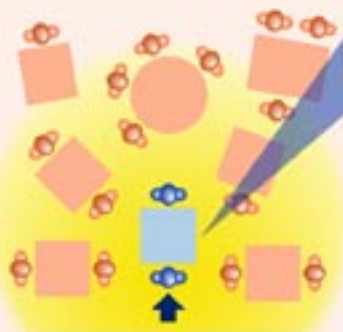

area in front of you, where most conversations take place. When noise levels drop, PDI returns the reception to a wider configuration.

With fewer sounds competing for your attention, understanding in noisy places can be significantly improved, especially when compared to hearing instruments without this directional capability.

In fact, studies show that for every one decibel increase in the directivity index - a ratio of desired speech sounds to noise - can equal an approximately 14% improvement in speech understanding.*

Depending on your individual listening requirements, PDI's directional reception can switch automatically, or controlled by your push of a button on the instrument. And PDI is just one of many features available as a part of Starkey's **Precision Audio Imaging (PAI)** family of digital hearing solutions. PAI offers a full complement of flexible high fidelity noise management and cancellation features to meet any hearing and lifestyle need.

* individual results may vary. See your Hearing Professional for details.

HOW PRECISION DIRECTIONAL IMAGING CAN IMPROVE HEARING IN NOISY SITUATIONS:

OMNIDIRECTIONAL

Conventional aids amplify sounds from all directions...

...making it more difficult to understand a conversation with someone facing you.

PDI DIRECTIONAL

When activated, PDI narrows the sound reception area...

...reducing the interference of sounds and conversations from the sides and rear.