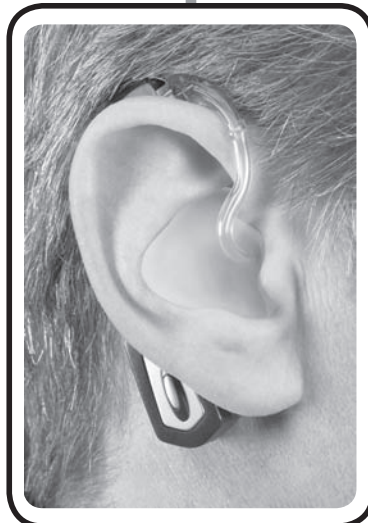

(ELI on ear)

Axent is Starkey’s premier digital technology, with an exclusive set of features

unlike any other instrument. Its Wide Dynamic Range, Noise Management, Feedback Cancellation and Expansion capabilities make Axent an ideal solution for the most demanding hearing needs and environments.