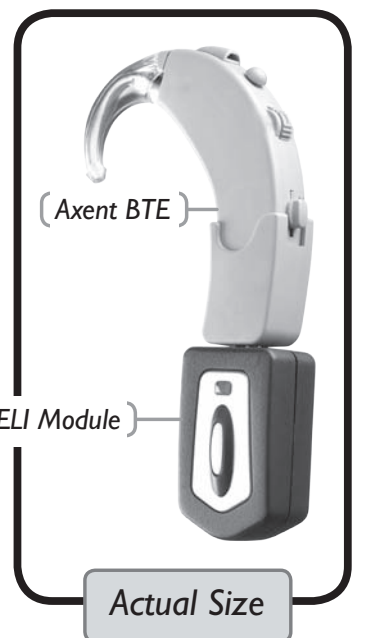

NPAD9172-00-EE-ST

with Bluetooth wireless technology

The new ELI employs Bluetooth®, the world’s most popular wireless technology, to connect your

Actual Size

BTE hearing instruments to mobile phones and a wide variety of Bluetooth-compatible electronics.

Your hearing instruments reconnected you with the world of sound. Now ELI connects you and your digital BTEs to the 21st century! So if you’ve been waiting for technology to bring you digital sound without wires, wait no more. ELI is here.

(Axent BTE)

(ELI Module)

Actual Size

Valid only at ABC Hearing Center

**FREE ELI**

with purchase of a binaural set of Axent hearing instruments

Coupon expires Month/Day

**CALL TODAY**